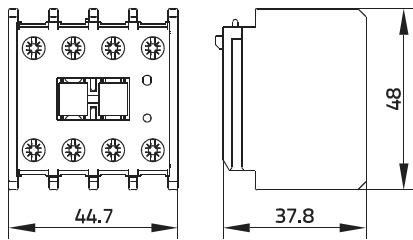

Contactors KNL43-KNL75

Dimensions

KNL43 ... KNL75
KNL43UL, KNL63UL

KNL43 ... KNL75 - drilling plan
KNL43UL, KNL63UL

NDL4

Two and four-pole snap-on auxiliary switch blocks
(mounting on a basic contactor)

BR63 thermal overload relay