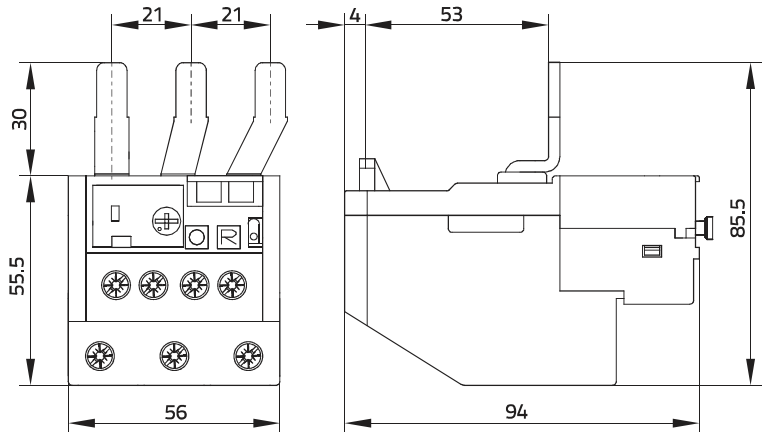

Contactors KNL43-KNL75

Dimensions

KNL43 ... KNL75
KNL43UL, KNL63UL

KNL43 ... KNL75 - drilling plan
KNL43UL, KNL63UL

NDL4

Two and four-pole snap-on auxiliary switch blocks
(mounting on a basic contactor)

BR63 thermal overload relay