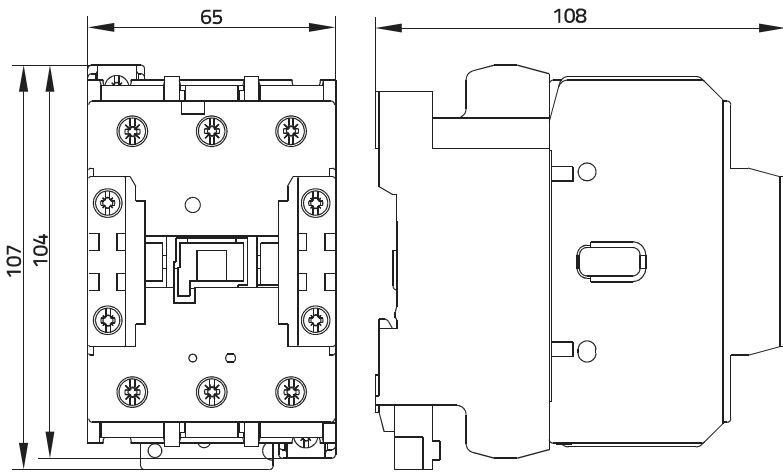

Contactors KNL43-KNL75

Dimensions

KNL43 ... KNL75
KNL43UL, KNL63UL

KNL43 ... KNL75 - drilling plan
KNL43UL, KNL63UL

NDL4

Two and four-pole snap-on auxiliary switch blocks
(mounting on a basic contactor)

BR63 thermal overload relay