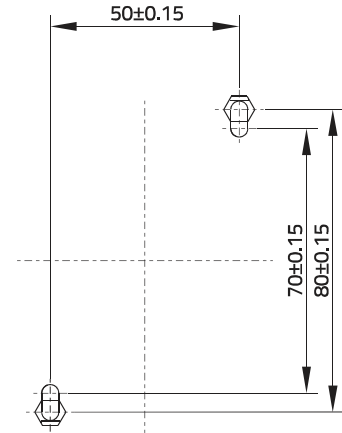

Contactors KNL43-KNL75

Dimensions

KNL43 ... KNL75
KNL43UL, KNL63UL

KNL43 ... KNL75 - drilling plan
KNL43UL, KNL63UL

NDL4

Two and four-pole snap-on auxiliary switch blocks
(mounting on a basic contactor)

BR63 thermal overload relay